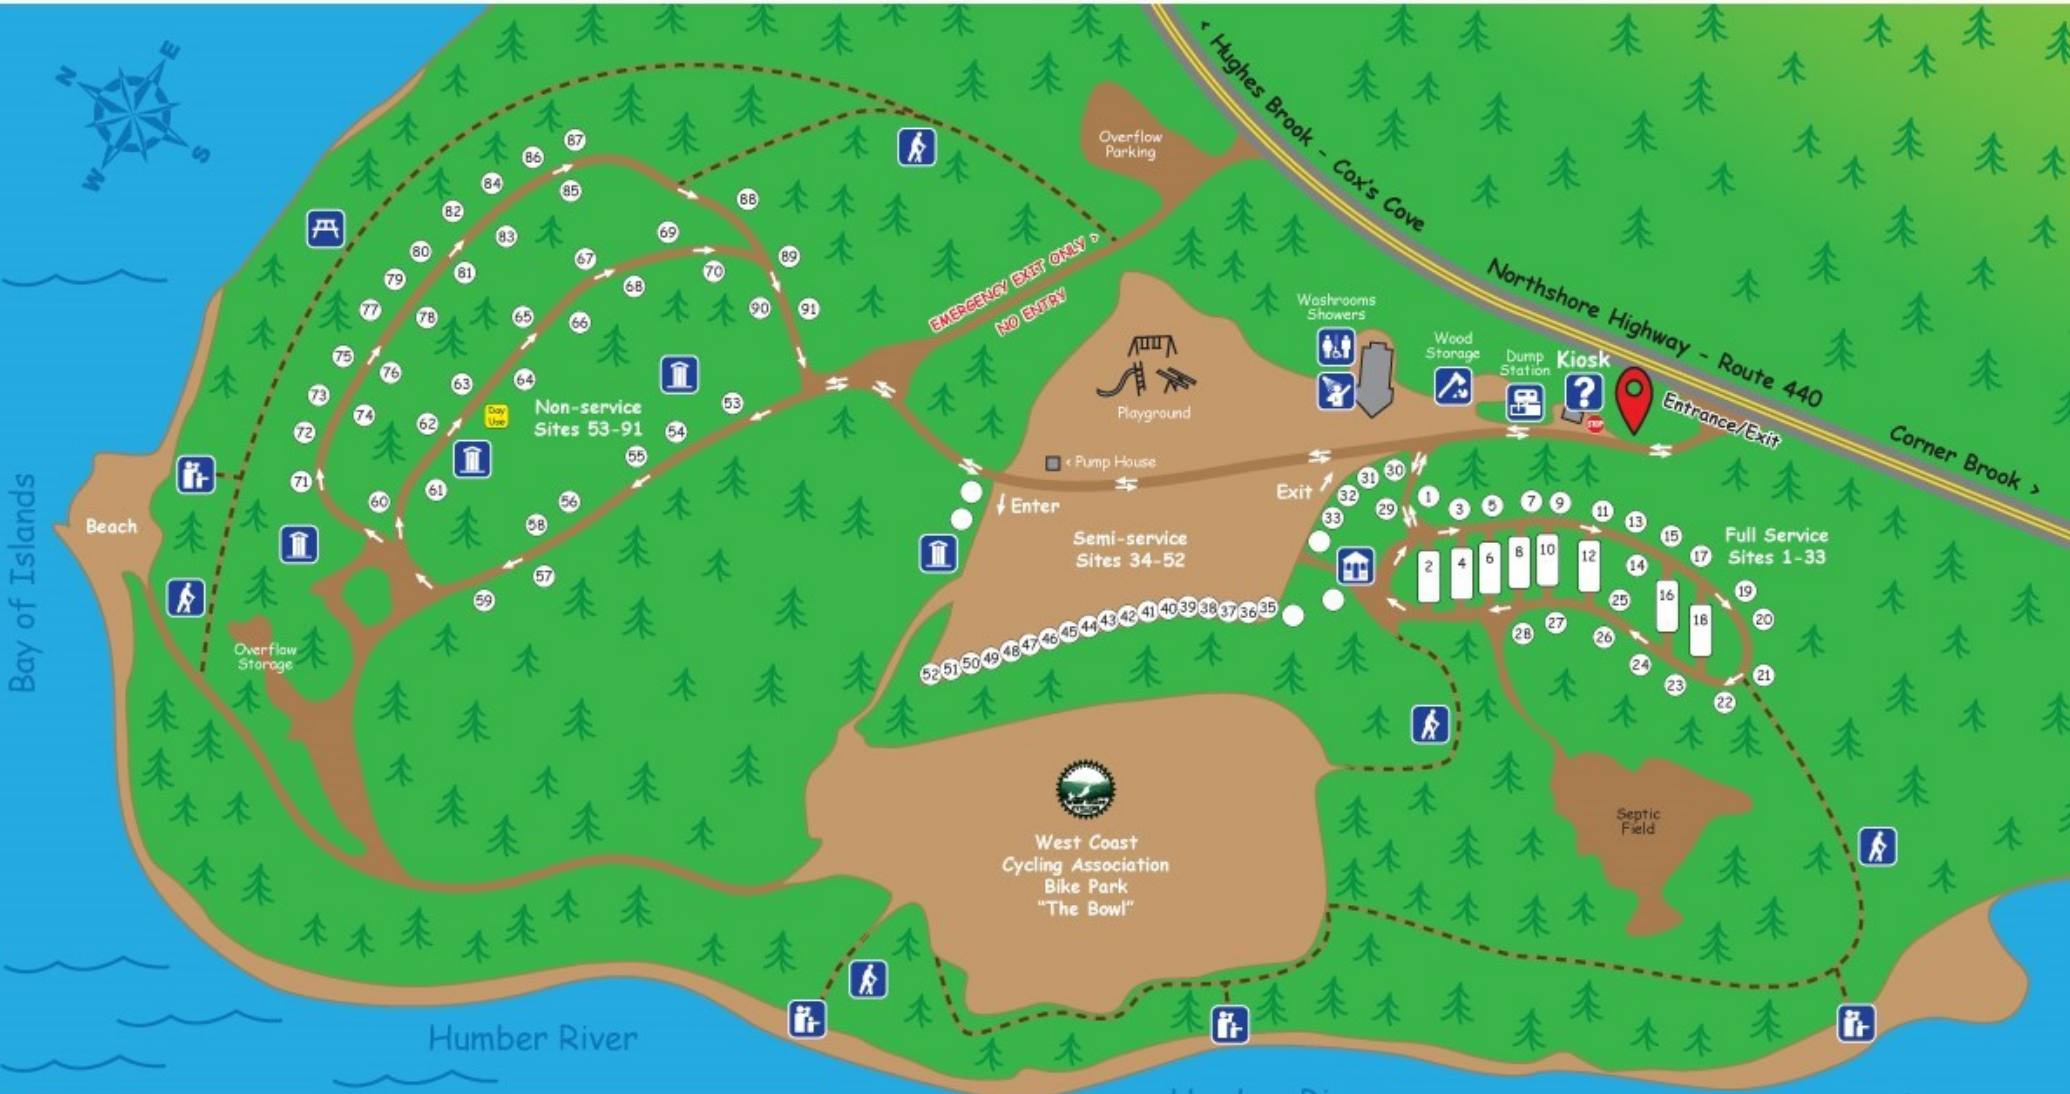

Corner Brook Kinsmen Prince Edward RV Park & Campground

LEGEND

You Are Here	Kiosk/Info	Campsites	Day Use Site	Washroom
Roads	Shower	Outhouse	Dump Station	Firewood
Trails	Hiking	Look-out	Rest Area	Gazebo